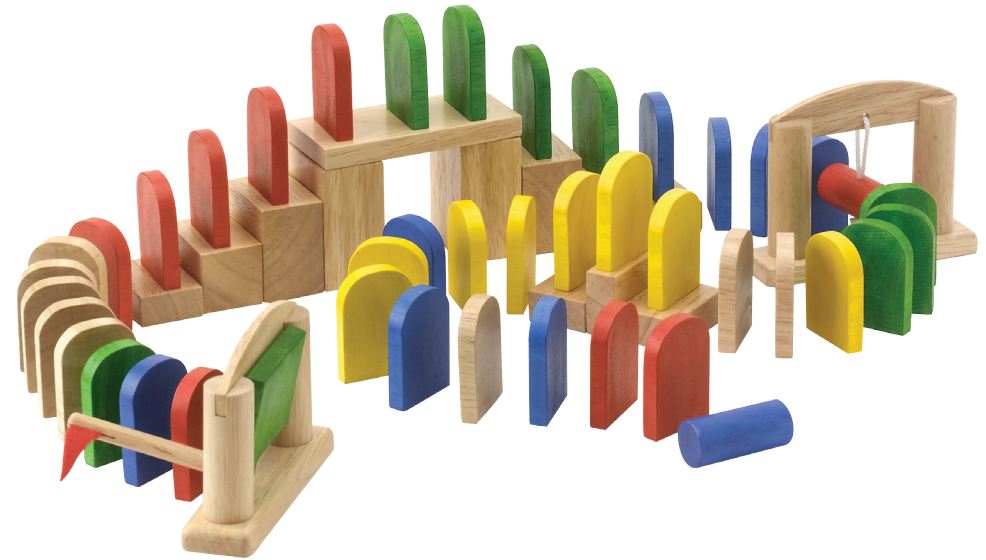

3-99
years

S921A : DOT GAMES

Composed of a game board and 36 colored pieces (red, yellow, blue, green, orange, white), Dot Games can be played by one person or in a group. This entertaining set of games also promotes thinking skills. A cloth bag is included. (Fabric may vary).

Size : 17 x 22.5 x 4.5 cm. ~ 6 3/4 x 8 7/8 x 1 3/4 in.

WARNING : CHOKING HAZARD
Toy contains small parts.
Not for children under 3 years.

3-99
years

S920 : KNOCK AND FALL

A classic game that develops concentration. The pieces must be set up in such a way that they will successively fall when the first one is knocked down.

Size : 3.8 x 4.8 x 0.8 cm. ~ 1 1/2 x 1 7/8 x 3/8 in. (□)

WARNING : CHOKING HAZARD
Toy contains small parts. Not for children under 3 years.