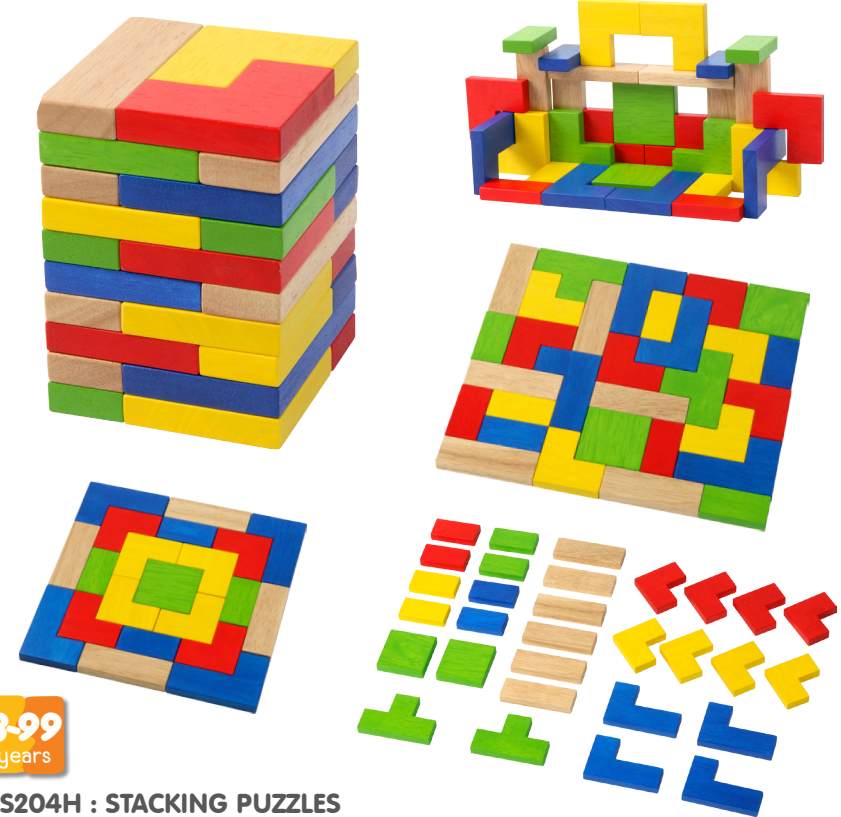

Size : 11 x 11 x 8.5 cm. ~ 4 3/8 x 4 3/8 x 3 3/8 in.

WARNING : CHOKING HAZARD
Toy contains small parts.
Not for children under 3 years.

3-99 years
 GOOD TOY
 Award

S204G : KALEIDO-FUN

Composed of a hexagonal base and 28 pieces of 6 shapes and colors, this open-ended activity set focuses on the fascinating world of artistic compositions. As they construct stars, triangles, hexagons and other shapes, children will acquire notions of fractions while developing coordination skills and imagination. The wooden tray serves as a base for stacking the star puzzles, and as a template to construct hexagons. Suggestions for making flat as well as upright constructions may be found on the box, and on separate sheets inside.

Size : 12.1 x 14 x 1.4 cm. ~ 4 3/4 x 5 1/2 x 1/2 in. (Hexagonal base)

⚠️ **WARNING : CHOKING HAZARD**
 Toy contains small parts.
 Not for children under 3 years.

3-99 years

S204H : STACKING PUZZLES

It's an open-ended puzzle, game, construction set and learning aid, all rolled into one! The 30 wooden pieces of different shapes and colors can be used to form single or multilevel puzzles, and to play various games that help to develop thinking skills and creativity. Instructions and templates are included in the box as well as a cloth bag printed with a grid that can be used to make puzzles or to play games.