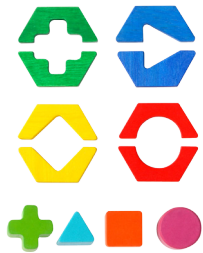

1 1/2+ years

S627 : FIT ME IN

A colorful three-dimensional puzzle composed of various geometric shapes which fit into a wooden tray. Helps to develop observation and manipulative skills.

Size : 17 x 17 x 4.5 cm. ~ 6 3/4 x 6 3/4 x 1 3/4 in.

NEW

2+ years

S627B : FIT ME IN 2

The 16 wooden pieces of this colourful three-dimensional puzzle fits perfectly into the tray. They can be arranged in a variety of patterns. Helps to develop observation and problem solving skills.

Size : 16.5 x 16.5 x 4.4 cm. ~ 6 1/2 x 6 1/2 x 1 3/4 in.