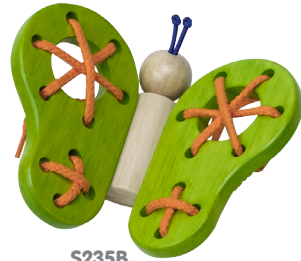

S235B

S235A, B, C, D, E, F : LACING BUTTERFLY

This lively butterfly has flapable wings and can be rocked back and forth. There are 2 cotton laces to thread through the holes in a variety of patterns according to the child's imagination.

Size : 18 x 14 x 8 cm. ~ 7 1/8 x 5 1/2 x 3 1/8 in.

WARNING : CHOKING HAZARD
Toy contains small parts, small ball(s) and cord(s) which may cause entanglement or strangulation. Not for children under 3 years.

S926B : FISHING GAME

Our lovely fishing game is composed of 2 fishing rods with magnets on a string, 3 types of fish, 3 types of crab and 3 types of octopus, each type comes in 3 basic colors (red, blue and yellow) and 2 dice : one indicating the type of marine life and the other indicating the color for the children to fish. They will enjoy and learn about various colors and types of marine life, once both dice are thrown, by using the fishing rods to quickly catch the corresponding type and color of that marine life.

Size : 2.8 x 2.8 x 2.8 cm. ~ 1 1/8 x 1 1/8 x 1 1/8 in. (Dice)

WARNING : CHOKING HAZARD
Toy contains small parts, small magnet(s) and cord(s) which may cause entanglement or strangulation. Swallowed magnets can stick together across intestines causing serious infections and death. Seek immediate medical attention if magnet(s) are swallowed or inhaled. Not for children under 3 years.