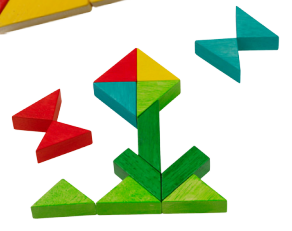

Size : 3.8 x 3.8 x 3.8 cm. ~ 1 1/2 x 1 1/2 x 1 1/2 in. (Cube)

⚠ WARNING : CHOKING HAZARD
Toy contains small parts. Not for children under 3 years.

3+
years

S505A : TOWN BLOCKS

This set comprises a cardboard pond and 51 colorful wooden blocks, featuring 18 assorted graphic designs depicting a wide variety of specialty shops and different types of windows. Also included are small vehicles, trees, a traffic light and other wooden shapes that will allow the construction of a bridge, a clock tower, a gas station etc. Stimulates a child's creative thinking and imagination.

Size : 3.8 x 3.8 x 3.8 cm. ~ 1 1/2 x 1 1/2 x 1 1/2 in. (Cube)

⚠ WARNING : CHOKING HAZARD
Toy contains small parts. Not for children under 3 years.

Improved

2+ years

S520D : BASIC VERSA TILES

The 8 squares and 16 triangles in 4 attractive colours along with the cardboard patterns provided in this set helps to develop the child's shape/colour recognition, as well as imagination and creativity. The wooden pieces can also make flat or three-dimensional construction possibilities.

Size : 4.3 x 4.3 x 2.2 cm. ~ 1 3/4 x 1 3/4 x 7/8 in. (Square piece)

3-99 years

S520E : VERSA TILES

A set of 28 colourful wooden pieces. Offers unlimited scope for exercise of imagination and creative thinking. Included in the box are cardboard patterns that can be inserted into the wooden frame to play educational shape-matching games.

Size : 21.9 x 21.9 x 2.5 cm. ~ 8 5/8 x 8 5/8 x 1 in. (Wooden frame)

! WARNING : CHOKING HAZARD
Toy contains small parts.
Not for children under 3 years.

2+
years

S501H : BASIC BLOCKS ON WHEELS

A small wooden box on wheels, fitted with 22 colourful wooden blocks, for a child to pull along. By stacking the blocks, children will develop basic skills such as balance, eye-hand coordination and color/shape recognition.