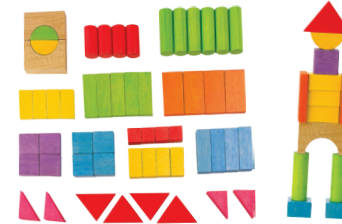

Size : 35 x 55 x 65 cm. ~ 14 x 22 x 26 in.

WARNING : CHOKING HAZARD
Toy contains small parts and small ball(s). Not for children under 3 years. Assembly by adult only.

S501G : 55 BLOCKS

With 55 pieces in 14 different shapes and 7 colors, children will be able to give full rein to their imagination while improving their manual skills.

Size : 3 x 3 x 3 cm. ~ 1 1/8 x 1 1/8 x 1 1/8 in. (Cube)

S533C : BASIC SKILL BUILDERS

This construction set is designed to challenge the mind, stimulate imagination and develop basic skills such as balance, coordination, and color/shape recognition. The set is composed of 39 plain and colored wooden blocks featuring 18 different types of pieces in proportionate sizes that allow children to construct a wide range of vehicles, buildings, robots, and fantasy structures according to their imagination. Children will be able to progress from simple to more complex applications. We have included instructional diagrams and suggestions for a number of educational and entertaining projects, as well as a cloth bag for storage (Fabric may vary). Color pictures of various construction possibilities can be seen on the box.