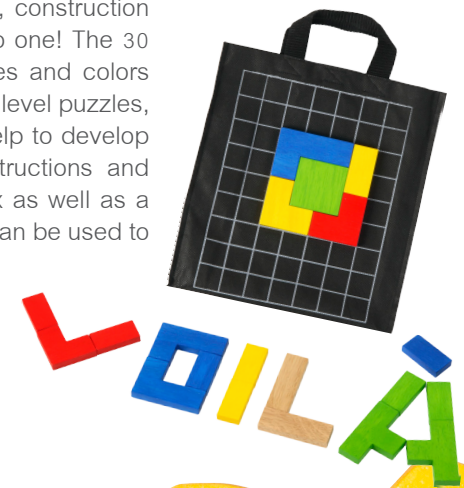

S204H : STACKING PUZZLES

It's an open-ended puzzle, game, construction set and learning aid, all rolled into one! The 30 wooden pieces of different shapes and colors can be used to form single or multilevel puzzles, and to play various games that help to develop thinking skills and creativity. Instructions and templates are included in the box as well as a cloth bag printed with a grid that can be used to make puzzles or to play games.

Size : 6 x 6 x 1.2 cm. ~ 2 3/8 x 2 3/8 x 1/2 in. (Square)

⚠️ **WARNING : CHOKING HAZARD**
Toy contains small parts.
Not for children under 3 years.