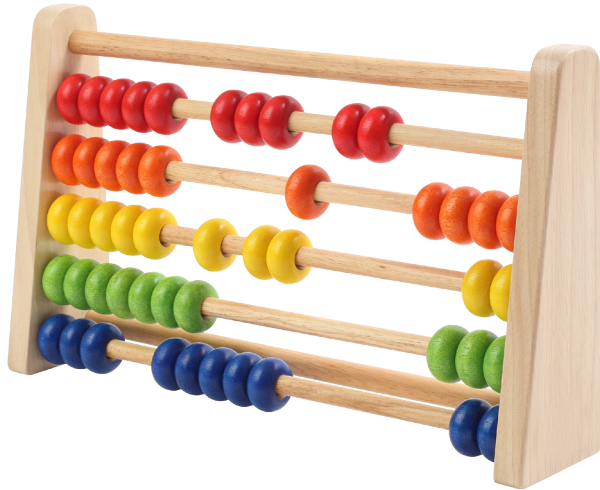

Size : 16.5 x 16.5 x 4.4 cm. ~ 6 1/2 x 6 1/2 x 1 3/4 in.

3+
years

S227A : SHAPE BOARD

A set of 16 pegs of 4 basic shapes, 4 colors and 4 lengths. By fitting the pieces into the corresponding holes in the base, and arranging them into rows of ascending height, children learn to distinguish different shapes, colors and lengths.

Size : 7.5 x 8.6 x 16.7 cm. ~ 3 x 3 3/8 x 6 1/2 in.

3+
years

S621B : COLOURFUL ABACUS

A five rows abacus with colorful beads that help young children learn to count. It can be played both upright or lying down.