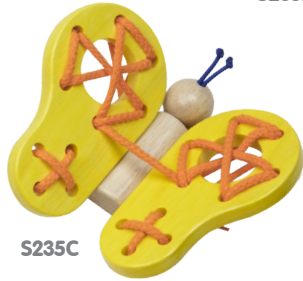

⚠ WARNING : CHOKING HAZARD
Toy contains small parts, small ball(s) and cord(s) which may cause entanglement or strangulation. Not for children under 3 years.

3+ years

S221E : STACKING AND THREADING FISH

Children can use the 15 wooden pieces to make a variety of amusing clowns, or to thread a colorful chain of fish. A delightful game that helps to develop manual dexterity and imagination.
Size : 5 x 5.9 x 2.1 cm. ~ 2 x 2 3/8 x 7/8 in. (📏)

⚠ WARNING : CHOKING HAZARD
Toy contains small parts, small ball(s) and cord(s) which may cause entanglement or strangulation. Not for children under 3 years.

S235A

S235B

S235C

S235D

S235E

S235F

S235A, B, C, D, E, F : LACING BUTTERFLY

This lively butterfly has flapable wings and can be rocked back and forth. There are 2 cotton laces to thread through the holes in a variety of patterns according to the child's imagination.

Size : 18 x 14 x 8 cm. ~ 7 1/8 x 5 1/2 x 3 1/8 in.