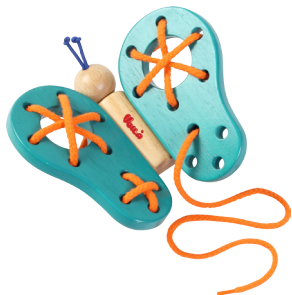

Children can use the 15 wooden pieces to make a variety of amusing clowns, or to thread a colorful chain of fish. A delightful game that helps to develop manual dexterity and imagination.
Size : 5 x 5.9 x 2.1 cm. ~ 2 x 2 3/8 x 7/8 in. (📏)

⚠ WARNING : CHOKING HAZARD
Toy contains small parts, small ball(s) and cord(s) which may cause entanglement or strangulation. Not for children under 3 years.

S235A

S235B

S235C

S235D

S235E

S235F

S235A, B, C, D, E, F : LACING BUTTERFLY

This lively butterfly has flapable wings and can be rocked back and forth. There are 2 cotton laces to thread through the holes in a variety of patterns according to the child's imagination.

Size : 18 x 14 x 8 cm. ~ 7 1/8 x 5 1/2 x 3 1/8 in.

WARNING : CHOKING HAZARD
Toy contains small parts, small ball(s) and cord(s) which may cause entanglement or strangulation. Not for children under 3 years.

S926B : FISHING GAME

Our lovely fishing game is composed of 2 fishing rods with magnets on a string, 3 types of fish, 3 types of crab and 3 types of octopus, each type comes in 3 basic colors (red, blue and yellow) and 2 dice : one indicating the type of marine life and the other indicating the color for the children to fish. They will enjoy and learn about various colors and types of marine life, once both dice are thrown, by using the fishing rods to quickly catch the corresponding type and color of that marine life.