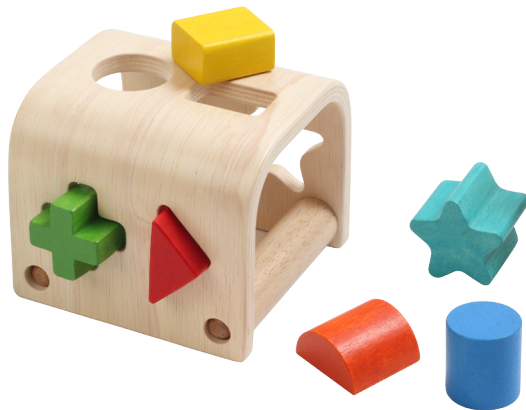

Size : 9.4 x 25.5 x 11 cm. – 3¾ x 10 x 4¾ in.

2+
years

S209 : MR. MOVER

A learning aid that combines two toys into one. Can be taken apart and re-assembled into a car or a rocking boat. Familiarizes children with sizes, colors and counting.

Size : 9.5 x 12.5 x 17 cm. – 3¾ x 5 x 6¾ in.

1+
year

S201F : SHAPE SORTER

This toy helps to develop basic shape recognition and eye-hand coordination. Children will enjoy fitting the 6 pieces of different shapes and colors into the 6 geometrically shaped slots. The sorting pieces can also be used for simple constructions.

Size : 11.5 x 12 x 10 cm. ~ 4 1/2 x 4 3/4 x 4 in.

42

1+
year

S201G : SLOT MOBILE

A simple toy that helps to develop basic shape recognition and eye-hand coordination. Children will enjoy fitting the 5 pieces of different shapes and colors into the 5 geometrically shaped slots in the vehicle. The sorting pieces can also be used for simple constructions.

Size : 11.5 x 15.2 x 10.5 cm. ~ 4 1/2 x 6 x 4 1/8 in.

43

19+
months

S231B : GEO-COW

This obedient cow with its flexible neck can be easily pulled along. Children will also learn about shapes by fitting the 5 different pieces into the appropriate slots on the cow's back. Pull the cow's tail and the pieces pop up again.