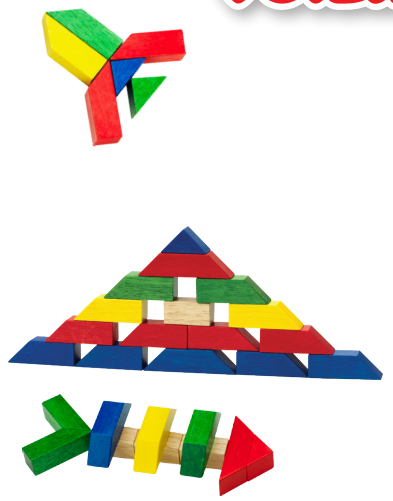

Size : 3.8 x 3.8 x 3.8 cm. ~ 1 1/2 x 1 1/2 x 1 1/2 in. (Cube)

⚠ WARNING : CHOKING HAZARD
Toy contains small parts. Not for children under 3 years.

3+
years

S505A : TOWN BLOCKS

This set comprises a cardboard pond and 51 colorful wooden blocks, featuring 18 assorted graphic designs depicting a wide variety of specialty shops and different types of windows. Also included are small vehicles, trees, a traffic light and other wooden shapes that will allow the construction of a bridge, a clock tower, a gas station etc. Stimulates a child's creative thinking and imagination.

Size : 4.3 x 4.3 x 2.2 cm. ~ 1 3/4 x 1 3/4 x 7/8 in. (Square piece)

3-99 years

S520E : VERSA TILES

A set of 28 colourful wooden pieces. Offers unlimited scope for exercise of imagination and creative thinking. Included in the box are cardboard patterns that can be inserted into the wooden frame to play educational shape-matching games.

Size : 21.9 x 21.9 x 2.5 cm. ~ 8 5/8 x 8 5/8 x 1 in. (Wooden frame)

! WARNING : CHOKING HAZARD
Toy contains small parts.
Not for children under 3 years.

2+
years

S501H : BASIC BLOCKS ON WHEELS

A small wooden box on wheels, fitted with 22 colourful wooden blocks, for a child to pull along. By stacking the blocks, children will develop basic skills such as balance, eye-hand coordination and color/shape recognition.