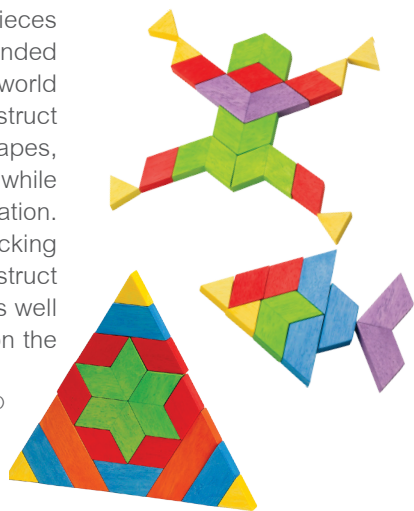

3-99 years
GOOD TOY
Award

S204G : KALEIDO-FUN

Composed of a hexagonal base and 28 pieces of 6 shapes and colors, this open-ended activity set focuses on the fascinating world of artistic compositions. As they construct stars, triangles, hexagons and other shapes, children will acquire notions of fractions while developing coordination skills and imagination. The wooden tray serves as a base for stacking the star puzzles, and as a template to construct hexagons. Suggestions for making flat as well as upright constructions may be found on the box, and on separate sheets inside.

Size : 12.1 x 14 x 1.4 cm. ~ 4 3/4 x 5 1/2 x 1/2 in. (Hexagonal base)

⚠️ **WARNING : CHOKING HAZARD**
Toy contains small parts.
Not for children under 3 years.

3-99 years

S204H : STACKING PUZZLES

It's an open-ended puzzle, game, construction set and learning aid, all rolled into one! The 30 wooden pieces of different shapes and colors can be used to form single or multilevel puzzles, and to play various games that help to develop thinking skills and creativity. Instructions and templates are included in the box as well as a cloth bag printed with a grid that can be used to make puzzles or to play games.

Size : 6 x 6 x 1.2 cm. ~ 2 3/8 x 2 3/8 x 1/2 in. (Square)

⚠️ **WARNING : CHOKING HAZARD**
Toy contains small parts.
Not for children under 3 years.