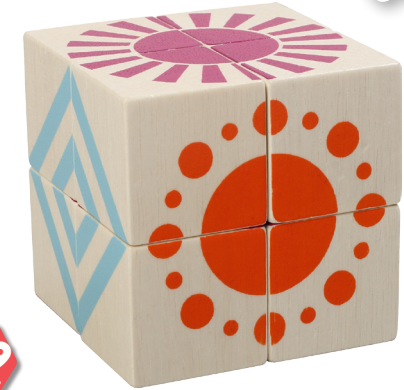

3+ years

S929E : KALEIDOSCOPE OWLS

These cute owls in 4 vibrant colors have been fitted with kaleidoscope lens. The red and blue owls have a "sun" lens, while the yellow and green owls have a "cruciform" lens. The owls are presented in a display box.

Size : 3.3 x 4.7 x 4.7 cm. ~ 1 1/4 x 2 x 2 in.

⚠️ **WARNING : CHOKING HAZARD**
Toy contains small parts.
Not for children under 3 years.

3-99 years

S913C : TOPS

These 3 tops in different colors will provide simple entertainment for young and old alike.

Size : 4.5 x 4.5 x 5.6 cm. ~ 1 3/4 x 1 3/4 x 2 1/8 in.

⚠️ **WARNING : CHOKING HAZARD**
Toy contains small parts.
Not for children under 3 years.

3-99 years

S520G : 8 BLOCK PUZZLES

This challenging game requires children to arrange all 8 blocks into 1 large cube so that each and every side (inner sides as well as outer sides) form 12 patterns, each with the same graphics and color at one time. Each pattern is composed of 4 blocks and can form up to 33 combination of patterns. This toy helps to develop thinking skills as well as problem solving.

Size : 3.8 x 3.8 x 3.8 cm. ~ 1 1/2 x 1 1/2 x 1 1/2 in. (Block)

⚠️ **WARNING : CHOKING HAZARD**
Toy contains small parts.
Not for children under 3 years.