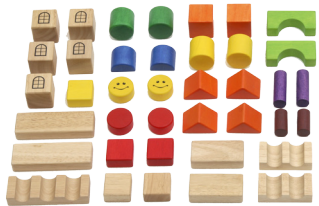

S533C : BASIC SKILL BUILDERS

This construction set is designed to challenge the mind, stimulate imagination and develop basic skills such as balance, coordination, and color/shape recognition. The set is composed of 39 plain and colored wooden blocks featuring 18 different types of pieces in proportionate sizes that allow children to construct a wide range of vehicles, buildings, robots, and fantasy structures according to their imagination. Children will be able to progress from simple to more complex applications. We have included instructional diagrams and suggestions for a number of educational and entertaining projects, as well as a cloth bag for storage (Fabric may vary). Color pictures of various construction possibilities can be seen on the box.

Size : 4.8 x 4.8 x 4.8 cm. ~ 1 7/8 x 1 7/8 x 1 7/8 in. (Cube)