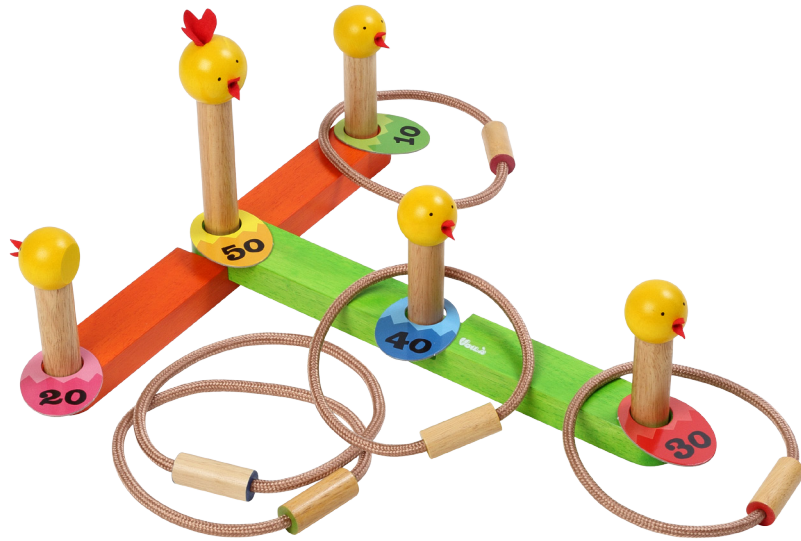

Size : 3.3 x 4.7 x 4.7 cm. ~ 1 1/4 x 2 x 2 in.

⚠️ **WARNING : CHOKING HAZARD**
Toy contains small parts.
Not for children under 3 years.

3-99 years

S913C : TOPS

These 3 tops in different colors will provide simple entertainment for young and old alike.

Size : 4.5 x 4.5 x 5.6 cm. ~ 1 3/4 x 1 3/4 x 2 1/8 in.

⚠️ **WARNING : CHOKING HAZARD**
Toy contains small parts.
Not for children under 3 years.

3-99 years

S520G : 8 BLOCK PUZZLES

This challenging game requires children to arrange all 8 blocks into 1 large cube so that each and every side (inner sides as well as outer sides) form 12 patterns, each with the same graphics and color at one time. Each pattern is composed of 4 blocks and can form up to 33 combination of patterns. This toy helps to develop thinking skills as well as problem solving.

Size : 3.8 x 3.8 x 3.8 cm. ~ 1 1/2 x 1 1/2 x 1 1/2 in. (Block)

⚠️ **WARNING : CHOKING HAZARD**
Toy contains small parts.
Not for children under 3 years.

S911C : TOSS-a-RING

A portable, easy-to-assemble game to help develop hand-eye coordination. It consists of 2 base pieces, 5 posts, 5 rings and 5 cardboard point indicators.
Size : 4.5 x 40 x 2.5 cm. ~ 1 7/8 x 15 3/4 x 1 in. (Base piece)

⚠ WARNING : CHOKING HAZARD
Toy contains small parts and small ball(s).
Not for children under 3 years.

3+
years

S241 : BUSY BUGS

Holding the strings tight, a child must try to walk by balancing himself on the ladybugs. A fun way to develop balance and coordination.