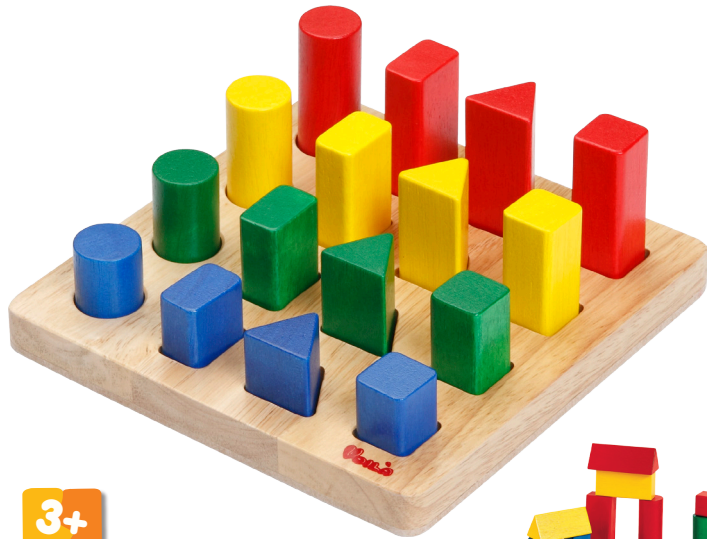

Size : 17 x 17 x 4.5 cm. ~ 6 3/4 x 6 3/4 x 1 3/4 in.

NEW

2+ years

S627B : FIT ME IN 2

The 16 wooden pieces of this colourful three-dimensional puzzle fits perfectly into the tray. They can be arranged in a variety of patterns. Helps to develop observation and problem solving skills.

Size : 16.5 x 16.5 x 4.4 cm. ~ 6 1/2 x 6 1/2 x 1 3/4 in.

3+
years

S227A : SHAPE BOARD

A set of 16 pegs of 4 basic shapes, 4 colors and 4 lengths. By fitting the pieces into the corresponding holes in the base, and arranging them into rows of ascending height, children learn to distinguish different shapes, colors and lengths.