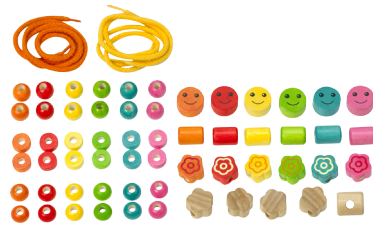

Size : 16 x 17 x 10,5 cm. ~ 6 3/8 x 6 5/8 x 4 1/8 in.

WARNING : CHOKING HAZARD
Toy contains small parts and small ball(s). Not for children under 3 years.

3+ years

S221D : THREADING BEADS

The flower-shaped box contains two strings, and 59 assorted wooden shapes in 6 colors. Children will enjoy threading the beads while developing concentration and manual skills.
Size : 21 x 21 x 6.8 cm. ~ 8 1/4 x 8 1/4 x 2 5/8 in. (Flower-shaped box)