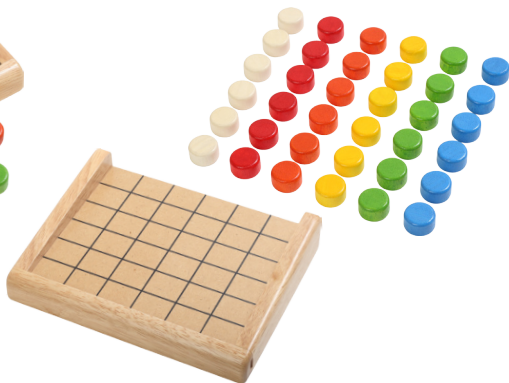

3-99
years

S921A : DOT GAMES

Composed of a game board and 36 colored pieces (red, yellow, blue, green, orange, white), Dot Games can be played by one person or in a group. This entertaining set of games also promotes thinking skills. A cloth bag is included. (Fabric may vary).

Size : 17 x 22.5 x 4.5 cm. ~ 6 3/4 x 8 7/8 x 1 3/4 in.

WARNING : CHOKING HAZARD
Toy contains small parts.
Not for children under 3 years.

3-99
years

S920 : KNOCK AND FALL

A classic game that develops concentration. The pieces must be set up in such a way that they will successively fall when the first one is knocked down.

Size : 3.8 x 4.8 x 0.8 cm. ~ 1 1/2 x 1 7/8 x 3/8 in. (□)

WARNING : CHOKING HAZARD
Toy contains small parts. Not for children under 3 years.