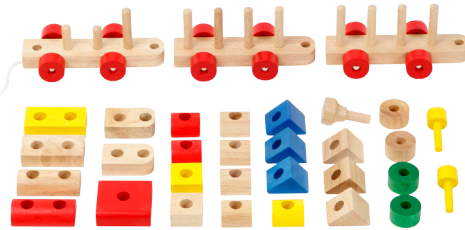

Size : 21.9 x 21.9 x 2.5 cm. ~ 8 5/8 x 8 5/8 x 1 in. (Wooden frame)

! WARNING : CHOKING HAZARD
Toy contains small parts.
Not for children under 3 years.

2+
years

S501H : BASIC BLOCKS ON WHEELS

A small wooden box on wheels, fitted with 22 colourful wooden blocks, for a child to pull along. By stacking the blocks, children will develop basic skills such as balance, eye-hand coordination and color/shape recognition.

Size : 22 x 27.5 x 6.5 cm. ~ 8 5/8 x 10 7/8 x 2 1/2 in.

3+
years

S501C : BLOCKS ON WHEELS

50 wooden blocks in plain wood, primary and secondary colors fit neatly into a wooden box on wheels. The blocks are related in size so they are easy to use, and offer a wide range of construction possibilities. Children will also be able to use the pieces to play games to develop coordination and color recognition.

Size : 30.4 x 35 x 6.8 cm. ~ 12 1/4 x 14 x 2 5/8 in.

! WARNING : CHOKING HAZARD
Toy contains small parts and cord(s) which may cause entanglement or strangulation. Not for children under 3 years.

2+ years

S515A : EXPRESS TRAIN

A colourful pull-along train with two bogies. Can be taken apart and re-assembled. Allows children to express their creativity and imagination.

Size : 8.9 x 54 x 8.6 cm. ~ 3 1/2 x 21 1/2 x 3 3/8 in.