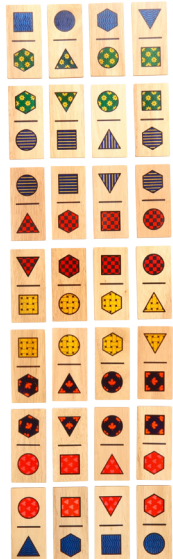

3-99
years

S623 : GEO DOMINOES

These attractive, double-sided dominoes are extra large, and lend themselves to a number of activities. Children will learn to count, and match shapes or patterns. The wooden pieces can also be used for construction. Helps to reinforce observation and mathematical skills. A cloth storage bag is included (fabric may vary), and suggestions for activities are on the box.

Size : 4.7 x 9.7 x 1 cm. ~ 1 7/8 x 3 7/8 x 3/8 in.

! WARNING : CHOKING HAZARD
Toy contains small parts.
Not for children under 3 years.