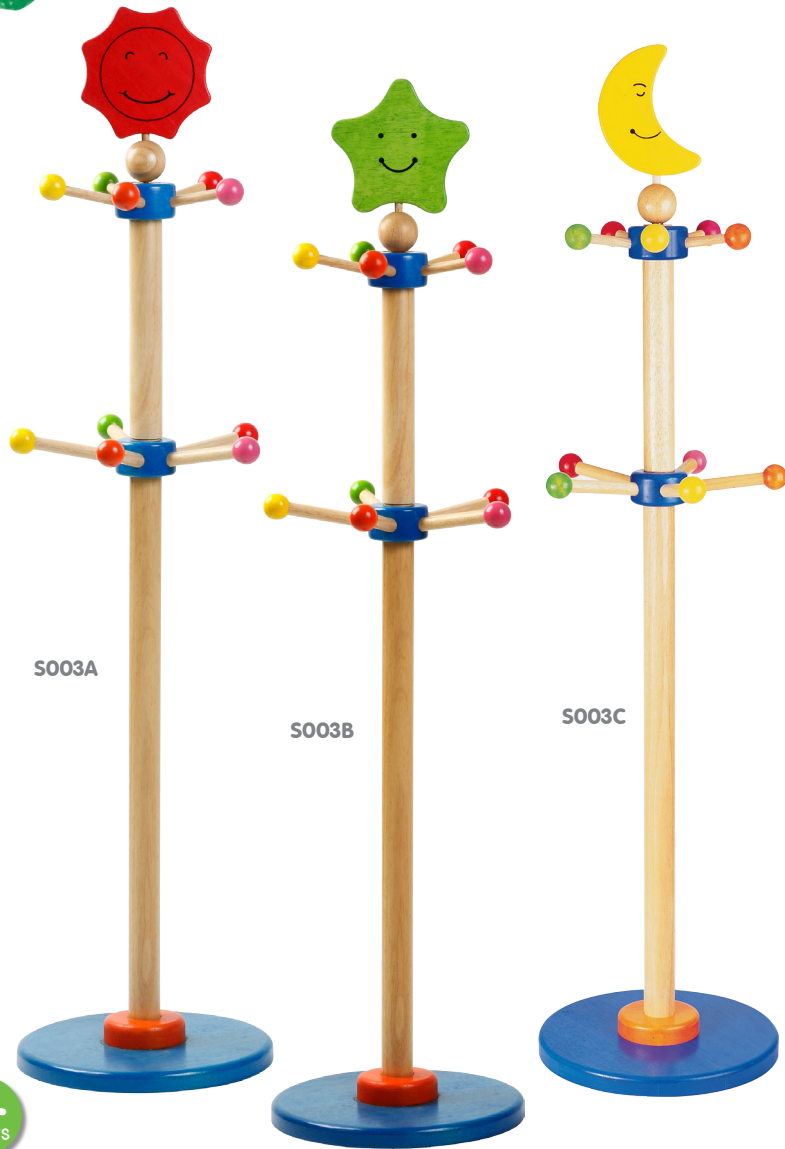

S003A

S003B

S003C

3+
years

S003A, B, C : CLOTHES HANGER

A colorful stand to hang hats, and clothes in a child's room. Available in 3 styles : sun, star and moon.

Size : 30 x 30 x 123 cm. ~ 12 x 12 x 48 1/2 in.

WARNING : CHOKING HAZARD
Toy contains small parts and small ball(s).
Not for children under 3 years. Assembly by adult only.

3-99
years

S007D : TOY CHEST

This attractive and functional toy chest has plenty of room for storage.

Size : 40 x 48 x 40 cm. ~ 15 3/4 x 18 7/8 x 15 3/4 in.

WARNING : CHOKING HAZARD
Toy contains small parts.
Not for children under 3 years.
Assembly by adult only.