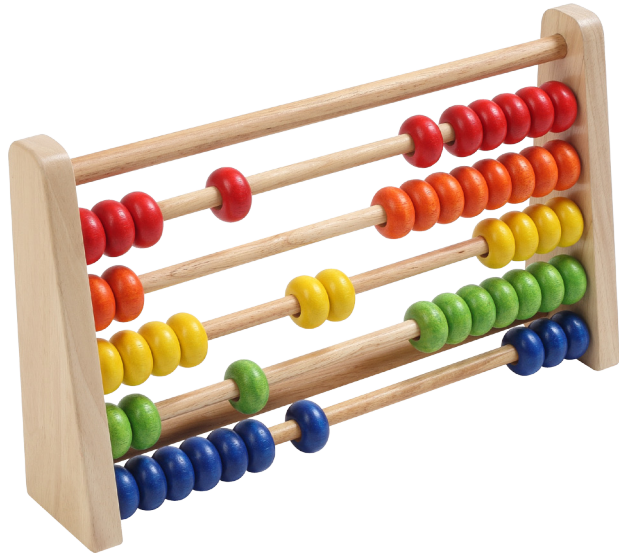

3+
years

S621B : COLOURFUL ABACUS

A five rows abacus with colorful beads that help young children learn to count. It can be played both upright or lying down.

Size : 8.5 x 41.5 x 24 cm. ~ 3 3/8 x 16 3/8 x 9 1/2 in.

WARNING : CHOKING HAZARD
Toy contains small parts. Not for children under 3 years.