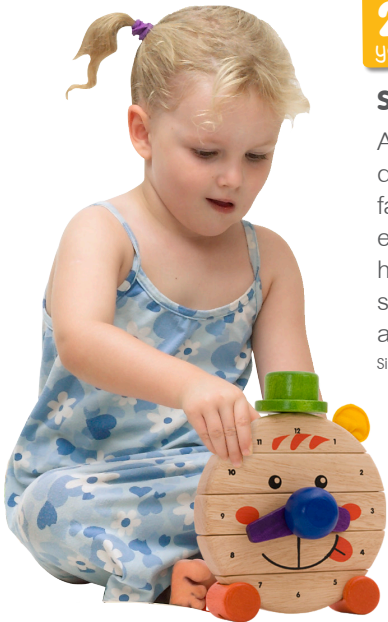

S216G : MR. TIC-TOC

A funny clock that can be assembled and disassembled in many ways to make a different face. The set features 2 hairstyles, 2 sets of eyes, two types of noses and mouths, 2 clock hands, and a hat that makes a sound when shaken. Helps to improve manual dexterity and logical thinking.

Size : 9.4 x 17.5 x 21.4 cm. ~ 3 3/4 x 6 7/8 x 8 3/8 in.

3+ years

S619D : YUMMY PIZZA

Using the pizza roller included in the set, children can cut the pizza into six equal pieces, and also learn about basic fractions in the process. Children will enjoy decorating their own pizzas as the toppings are fitted with pegs so that they can be removed or arranged in a variety of ways.

Size : 21 x 21 x 2.5 cm. ~ 8 1/4 x 8 1/4 x 1 in.