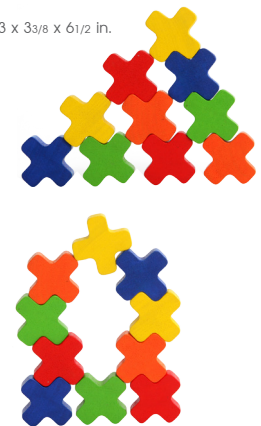

S217E : COUNTING TOWER

Ten counting pieces in rainbow colors can be stacked from the top and pulled out, one by one, at the base of the curved tower. Children will learn how to count, add and subtract by sight and touch.

Size : 7.5 x 8.6 x 16.7 cm. ~ 3 x 3 3/8 x 6 1/2 in.